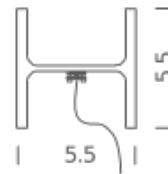

MAIS PLUS QUE CELA JE NE PEUX PAS

Rudy Ricciotti

LED INDOOR

Lamping

Source	LINEAR LED
Total power	10W
Emission	Direct/Indirect
Switching	switch on cable
Tension	120V
Color temperature	2700K
Luminous flux	550lm
Typ cri	83
Energy class	A+
Ip class	20
Dimensions	5.5 X 13.8
Materials	Raw Metal
Notes	cable length 9.8'

Dimensions 7.9 X 7.9 X 16.1

Gross weight 29.8 lbs

MAIS PLUS QUE CELA JE NE PEUX PAS

Rudy Ricciotti

LED OUTDOOR

Lamping

Source	LED OUTDOOR IP44
Total power	10W
Emission	Direct/indirect
Switching	dimnable, TRIAC
Tension	120V
Color temperature	2700K
Luminous flux	550lm (Luminous output)
Typ cri	83
Energy class	A+
Ip class	44
Dimensions	5.5 X 13.8
Materials	Steel
Notes	Cable length 9.8', body and cable IP65 rated, marine version available on request

Dimensions 7.9 X 7.9 X 16.1

Gross weight 29.8 lbs