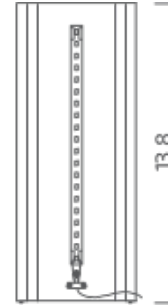

Codes

RIC LMM 21

Structure

raw metal

Diffuser

Net lamp weight

26.5 lbs

Package 1

Dimensions 7.9 X 7.9 X 16.1

Gross weight 29.8 lbs

MAIS PLUS QUE CELA JE NE PEUX PAS

Rudy Ricciotti

LED OUTDOOR

Lamping

Source	LED OUTDOOR IP44
Total power	10W
Emission	Direct/indirect
Switching	dimnable, TRIAC
Tension	120V
Color temperature	2700K
Luminous flux	550lm (Luminous output)
Typ cri	83
Energy class	A+
Ip class	44
Dimensions	5.5 X 13.8
Materials	Steel
Notes	Cable length 9.8', body and cable IP65 rated, marine version available on request

Dimensions 7.9 X 7.9 X 16.1

Gross weight 29.8 lbs