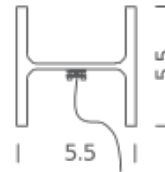

MAIS PLUS QUE CELA JE NE PEUX PAS

Rudy Ricciotti

LED INDOOR

Lamping

Source	LINEAR LED
Total power	10W
Emission	Direct/Indirect
Switching	switch on cable
Tension	120V
Color temperature	2700K
Luminous flux	550lm
Typ cri	83
Energy class	A+
Ip class	20
Dimensions	5.5 X 13.8
Materials	Raw Metal
Notes	cable length 9.8'

Codes

RIC LMM 21

Structure

raw metal

Diffuser

Net lamp weight

26.5 lbs

Package 1

Dimensions 7.9 X 7.9 X 16.1

Gross weight 29.8 lbs

MAIS PLUS QUE CELA JE NE PEUX PAS

Rudy Ricciotti

LED OUTDOOR

Lamping

Source	LED OUTDOOR IP44
Total power	10W
Emission	Direct/indirect
Switching	dimnable, TRIAC
Tension	120V
Color temperature	2700K
Luminous flux	550lm (Luminous output)
Typ cri	83
Energy class	A+
Ip class	44
Dimensions	5.5 X 13.8
Materials	Steel
Notes	Cable length 9.8', body and cable IP65 rated, marine version available on request

Dimensions 7.9 X 7.9 X 16.1

Gross weight 29.8 lbs