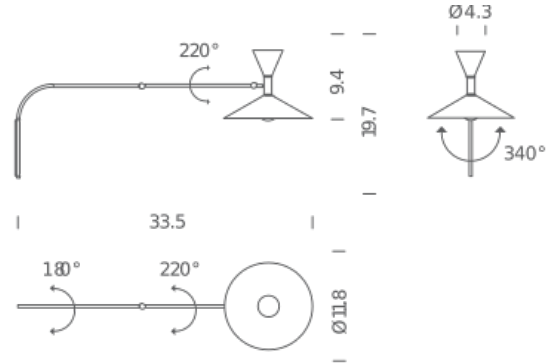

NEMO^{USA}

LAMPE DE MARSEILLE MINI

Le Corbusier

Mini version of the Lampe de Marseille. Aluminum with spun aluminum diffuser available in matt grey or whitewash body and white interior. Switch on the cable. Functional and adjustable light output.

LAMPE DE MARSEILLE MINI

Le Corbusier

E12 FLUO/LED/HALO

Lamping

Source	E12 P45
Total power	2 X 46W
Emission	DOUBLE EMISSION, DIRECT + INDIRECT
Switching	switch on cable, mono switch
Tension	120V
Ip class	20
Dimensions	Ø 11.8 X 19.7 H
Materials	aluminum + steel
Notes	installation with plug cable length 1.3'+3.9', orientable, *grey matt RAL 7046, whitewash RAL 9002

Codes

LMM EWW 31
whitewash
LMM EDD 31
grey / whitewash
Net lamp weight

Structure

whitewash

Diffuser

matt grey

2.9 lbs

Package 1

Dimensions 16.5 x 31.5 x 4.7
Gross weight 4.9 lbs