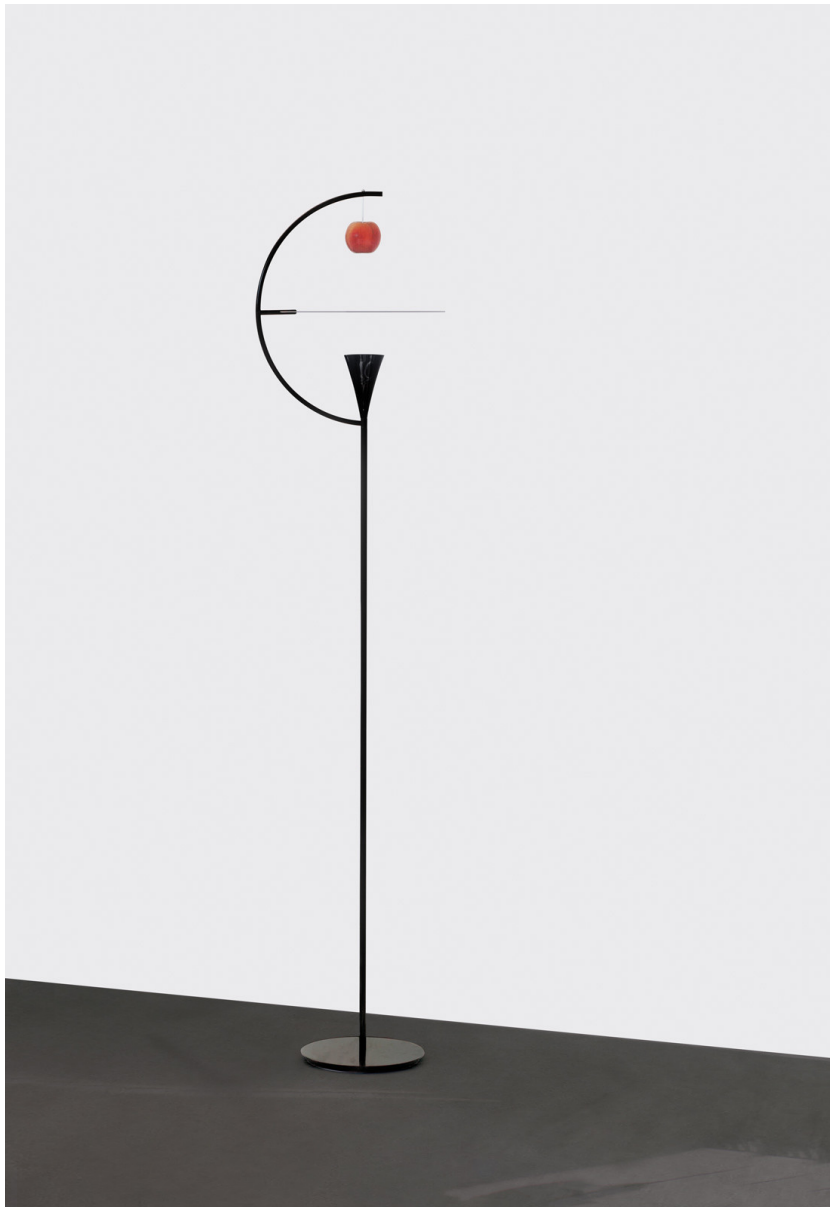

NEMO^{USA}

NEWTON

Floor LED lamp with structure in chrome metal or glossy black lacquered and white painted aluminum diffuser. The diffuser rotates and illuminates the natural element, in a mixture of direct and diffused light. A high performance LED source has been provided to reproduce the colors and nuances of the apple as faithfully as possible. Characterized by a playful reference to the anecdote of the apple that fell on Newton's head making him guess the existence of the force of gravity. Pedal switch dimming.

NEMO^{USA}

NEWTON

NEWTON

Lamping

Source	LED Board
Total power	16W
Emission	Indirect and diffused
Switching	Dimmable
Tension	120V
Color temperature	2700K
Luminous flux	1150lm (luminous output)
Typ cri	85
Energy class	A+
Ip class	20
Dimensions	17.9 x 80
Notes	Cable length 14.4', dimmer on cable

Codes

NEW LHW 21
chrome/white
NEW LNW 21
black/white

Structure

chrome/white

Diffuser

black/white