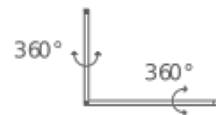

Source lumineuse	LINEAR LED
Total power	8 + 12 + 41W
Flux lumineux	800lm + 1200lm + 4100lm

Codes

SPI LW2 23
white
SPI LN2 23
white

Structure

white

Diffuser

black

SPIGOLO FLOOR

Studiocharlie

LED 3000K

Lamping

Source lumineuse	LINEAR LED
Total power	32 + 11 + 7W
Emission	TRIPLE, DIFFUSED
Allumage	dimmable, mono switch
Tension	120V
Temperature couleur	3000K
Flux lumineux	5120 + 1760 + 1120lm
Typ cri	83
Energy class	A+
Classe Ip	20
Dimensions	25.2 X 17.3 X 70.1
Materials	aluminum + PC+ABS
Notes	orientable diffuser, dimmer on cable, cable length 14.8'