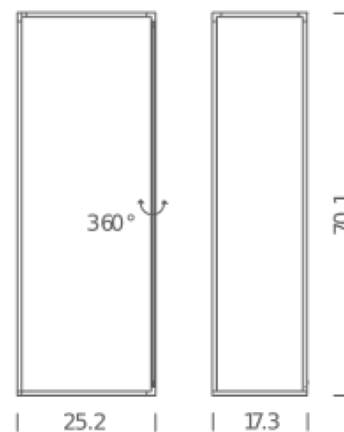

Source lumineuse	LINEAR LED
Total power	8 + 12 + 41W
Flux lumineux	800lm + 1200lm + 4100lm

Codes

SPI LW2 23
white
SPI LN2 23
white

Structure

white

Diffuser

black

SPIGOLO FLOOR

Studiocharlie

LED 3000K

Lamping

Source lumineuse	LINEAR LED
Total power	32 + 11 + 7W
Emission	TRIPLE, DIFFUSED
Allumage	dimmable, mono switch
Tension	120V
Temperature couleur	3000K
Flux lumineux	5120 + 1760 + 1120lm
Typ cri	83
Energy class	A+
Classe Ip	20
Dimensions	25.2 X 17.3 X 70.1
Materials	aluminum + PC+ABS
Notes	orientable diffuser, dimmer on cable, cable length 14.8'

Diffuser

black

22 lbs

Emballage 1

Dimensions 22.4 X 30.7 X 6.3

Gross weight 14.3 lbs

Emballage 2

Dimensions 7.1 X 8.7 X 74.87

Gross weight 15.4 lbs