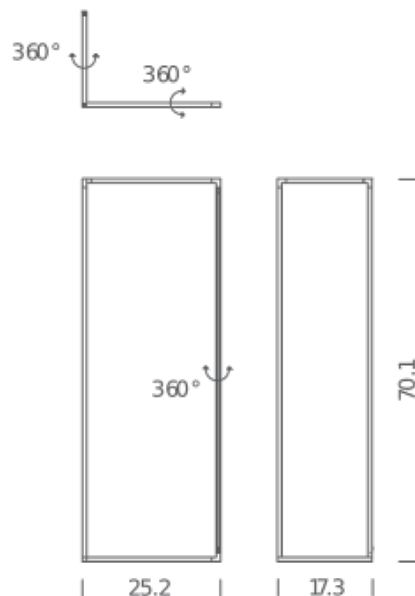

Source lumineuse	LINEAR LED
Total power	8 + 12 + 41W
Flux lumineux	800lm + 1200lm + 4100lm

Codes

SPI LW2 23
white
SPI LN2 23
white

Structure

white

Diffuser

black

SPIGOLO FLOOR

Studiocharlie

LED 3000K

Lamping

Source lumineuse	LINEAR LED
Total power	32 + 11 + 7W
Emission	TRIPLE, DIFFUSED
Allumage	dimmable, mono switch
Tension	120V
Temperature couleur	3000K
Flux lumineux	5120 + 1760 + 1120lm
Typ cri	83
Energy class	A+
Classe Ip	20
Dimensions	25.2 X 17.3 X 70.1
Materials	aluminum + PC+ABS
Notes	orientable diffuser, dimmer on cable, cable length 14.8'

Diffuser

black

22 lbs

Emballage 1

Dimensions 22.4 X 30.7 X 6.3

Gross weight 14.3 lbs

Emballage 2

Dimensions 7.1 X 8.7 X 74.87

Gross weight 15.4 lbs