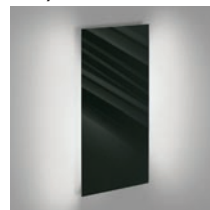

Lighting for every personality

Nemo offers sleek, contemporary lighting in a clean, minimalist style. Great care is taken in the selection of light sources - Nemo designs embrace fluorescent light, which balances high output with low energy consumption. Its products are designed for aesthetic quality, visual comfort, and environmental efficiency. Nemo embodies the tradition, essence and sophistication of contemporary Italian lighting.

NEMO

SIRIUS CEILING

1L-P/DOWN

1C-W/WASH

REGULUS PARETE

CONSTELLATION

ARA FLOOR

DOVE TABLE

SIRIUS

The Sirius table and reading lights offer widespread, diffused illumination and are ideal for use in dining rooms, meeting rooms, and showrooms.

Constructed with a diffuser in triplex blown glass and a double wall, the Sirius is finished in opal white glass with a brushed steel base.