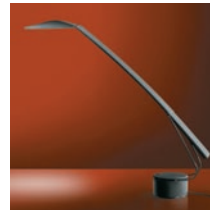

Lighting for every personality

Nemo offers sleek, contemporary lighting in a clean, minimalist style. Great care is taken in the selection of light sources - Nemo designs embrace fluorescent light, which balances high output with low energy consumption. Its products are designed for aesthetic quality, visual comfort, and environmental efficiency. Nemo embodies the tradition, essence and sophistication of contemporary Italian lighting.

NEMO

SIRIUS CEILING

1L-P/DOWN

1C-W/WASH

REGULUS PARETE

CONSTELLATION

ARA FLOOR

DOVE TABLE

SIRIUS

The Sirius table and reading lights offer widespread, diffused illumination and are ideal for use in dining rooms, meeting rooms, and showrooms.

Constructed with a diffuser in triplex blown glass and a double wall, the Sirius is finished in opal white glass with a brushed steel base.