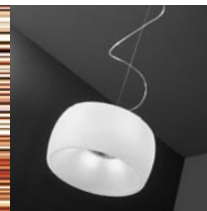

Lighting for every personality

Nemo offers sleek, contemporary lighting in a clean, minimalist style. Great care is taken in the selection of light sources - Nemo designs embrace fluorescent light, which balances high output with low energy consumption. Its products are designed for aesthetic quality, visual comfort, and environmental efficiency. Nemo embodies the tradition, essence and sophistication of contemporary Italian lighting.

NEMO

SIRIUS CEILING

1L-P/DOWN

1C-W/WASH

REGULUS PARETE

CONSTELLATION

ARA FLOOR

DOVE TABLE

SIRIUS

The Sirius table and reading lights offer widespread, diffused illumination and are ideal for use in dining rooms, meeting rooms, and showrooms.

Constructed with a diffuser in triplex blown glass and a double wall, the Sirius is finished in opal white glass with a brushed steel base.